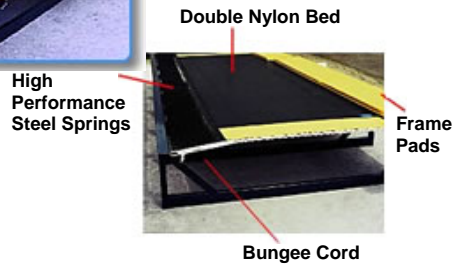

More national champions practice on Ross Athletic floors than any other floor in the USA!

Sprung Floors

- Dollamur 1 3/8" Mats
- Single Layer Structural Plywood
- 4" ROSS Power Springs that absorb shock and rebound quickly
- 5 Floor Colours
- 5 Floor Sizes or Custom

Tumble Tramp

A Training device designed for developing tumbling and advanced gymnastic skills. Available in 10' sections.

Rod Floor

FIG approved Rod Floor!

Ross Athletic, the Official Power Tumbling Equipment Supplier for USA Gymnastics.

An elevated rod spring runway, designed specifically for use in power tumbling training & comps.

Phone: 1300 66 77 51
www.sportech.com.au

CHEERLEADING • WRESTLING • SPORT MATS

Dollamur is the world's largest manufacturer & supplier of lightweight rollable mats for Wrestling, Cheer & Gymnastics!