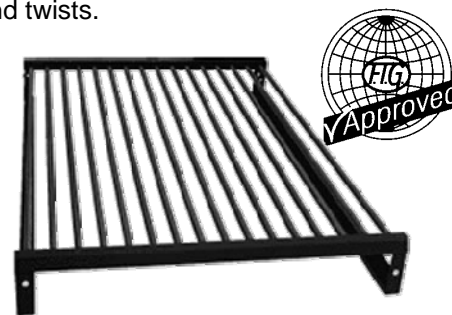

- Easy to Move and Set Up
- One-Person Set Up
- No Flipping
- Carpet Protected on Inside of Roll
- Rolls Won't Unroll When Set on Edge
- Easy Storage
- Carpet available in Blue, Red, Grey, Black, or Purple

Full Size Carpet Bonded Trocellen Foam Mats			
138R Flexi *	1.83m x 12.80m x 35mm	\$1,350	
139R Flexi	1.83m x 12.80m x 51mm	\$1,600	
Full Size Carpet Bonded EVA Foam Mats			
138RTF Flexi	1.83m x 12.80m x 44mm	\$1,900	
139RTF Flexi	1.83m x 12.80m x 57mm	\$2,100	
Ultra Portable Carpet Bonded Trocellen Foam Mats			
510125Flex *	1.52m x 3.05m x 35mm	\$349	

Flexi-Roll® is a registered trademark of Dollamur, LP.
* Our Best Sellers

ROSS Rod Floor (FIG Approved)

“This Rod Floor System offers a phenomenal amount of spring!”

Power tumbling is performed on elevated spring runways that help tumblers propel themselves higher than a basketball goal as they demonstrate speed, strength and skill while executing a series of acrobatic manoeuvres. Top-level contenders will perform explosive somersaults with multiple flips and twists.

- THIS is the FIG approved rod floor used at all United States Gymnastics Trampoline and Tumbling sanctioned events (USAGTT) and United States Tumbling and Trampoline Association sanctioned events (USTA).
- Easy to assemble, easy to replace worn/damaged parts
- Tubular fibreglass rods ensure no "lock-up" when tumbling
- Each steel frame section is 1.22m long, x 1.83m wide, x 20cm high
- Rods are covered by a layer of 1-3/8" foam backed carpet, over a layer of 2" polyethylene foam
- Used at The Olympic Games (demo - Atlanta 96)