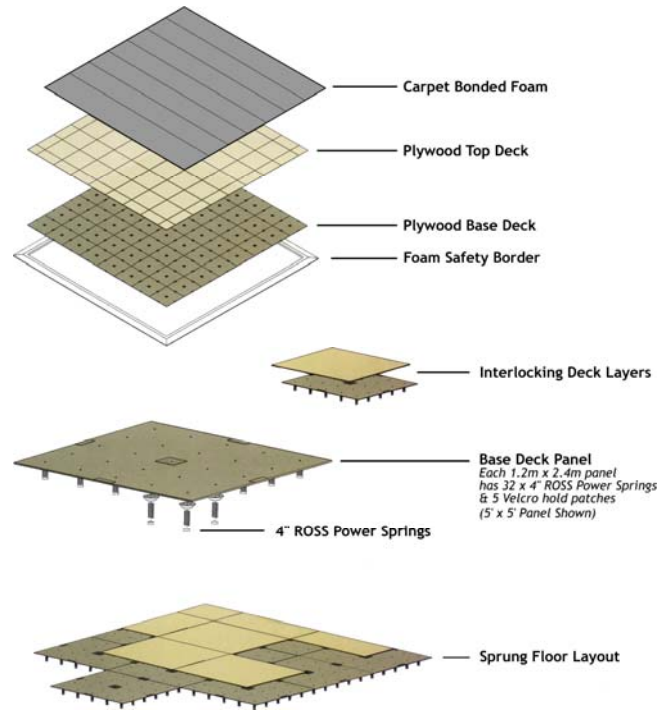

THE BEST EQUIPMENT AND THE BEST PRICES!

ROSS Sprung Floors

“Superior Quality and Performance”

Sprung Floors provide an ideal competition surface for athletes of all ages and ability levels. ROSS springs are specially designed to provide a soft initial compression for your youngest athletes while providing maximum lift for your older, more developed, gymnasts and cheerleaders.

Top 10 reasons to buy a ROSS Sprung Floor

- 4" Ross Power Springs that absorb shock and rebound quickly
- 32 springs on each 1.2m x 2.4m plywood panel
- Innovative plywood deck assembly without tools
- 9 run floor used for World Cheerleading Champs
- Thicker Structural Plywood for a longer lasting deck
- Superior 35mm Dollamur Carpet Bonded Foam
- Choice of Blue, Red, Grey, Purple, Black Carpet
- Custom Inlaid Carpet Logos available
- 4 Sprung Floor surface sizes to choose from
- More USA Cheerleading Champions train and compete on a ROSS Floor than any other floor
- New 1 layer design with thicker ply now available

- Easy to Move and Set Up
- One-Person Set Up
- No Flipping
- Carpet Protected on Inside of Roll
- Rolls Won't Unroll When Set on Edge
- Easy Storage
- Carpet available in Blue, Red, Grey, Black, or Purple